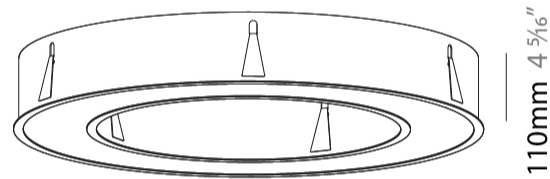

GENERAL

Series: Glorious
 Subseries: Glorious
 Brand: Prolicht
 Division: Architectural
 Mounting Type: Recessed
 Mounting Location: Ceiling
 Subcategory: Ambient

PHYSICAL

Shape: Round
 Diameter (mm): 970
 Diameter (in): 38 ³/₁₆
 Height (mm): 110
 Height (in): 4 ⁵/₁₆
 Min. Recessing Depth (mm): 120
 Min. Recessing Depth (in): 4 ³/₄
 Light Distribution: Direct
 Weight (kg): 11.164
 Weight (lbs): 24.61
 Diffuser: [PMMA - Opal or Micro-Prism](#)
 Fixture Finish: [SSR / BKV / CWI / CRY / HAB / LAG / UFT / ITA / RUA / RUR / MIC / FTG / MYG / TWT / LOD / PUS / FRO / FUP / KIA / POP / BLS / SPG / MEY / GOH / GUM / CHC / COM / ABZ / JAG / OBR / MOS / ROR](#)
 Fixture Material: Aluminum
 Cut-out Measurements: 960mm / 37 13/16" x 640mm / 25 3/16"

Ø 628mm 24 3/4"

Ø 970mm 38 3/16 "

960mm x 640mm
 37 13/16" x 25 3/16"

120mm
 4 3/4"

10 - 15mm
 3/8" - 9/16"

A37505-

PROJECT _____

TYPE _____